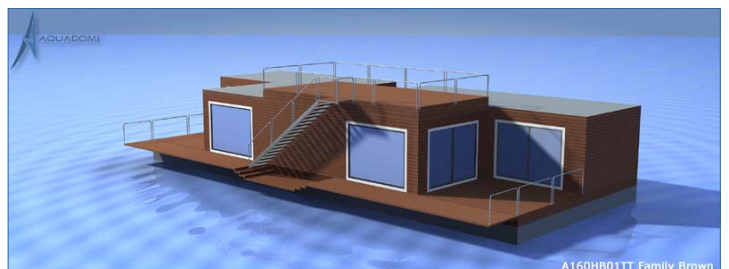

Se også AquaDomi® Family Brown.